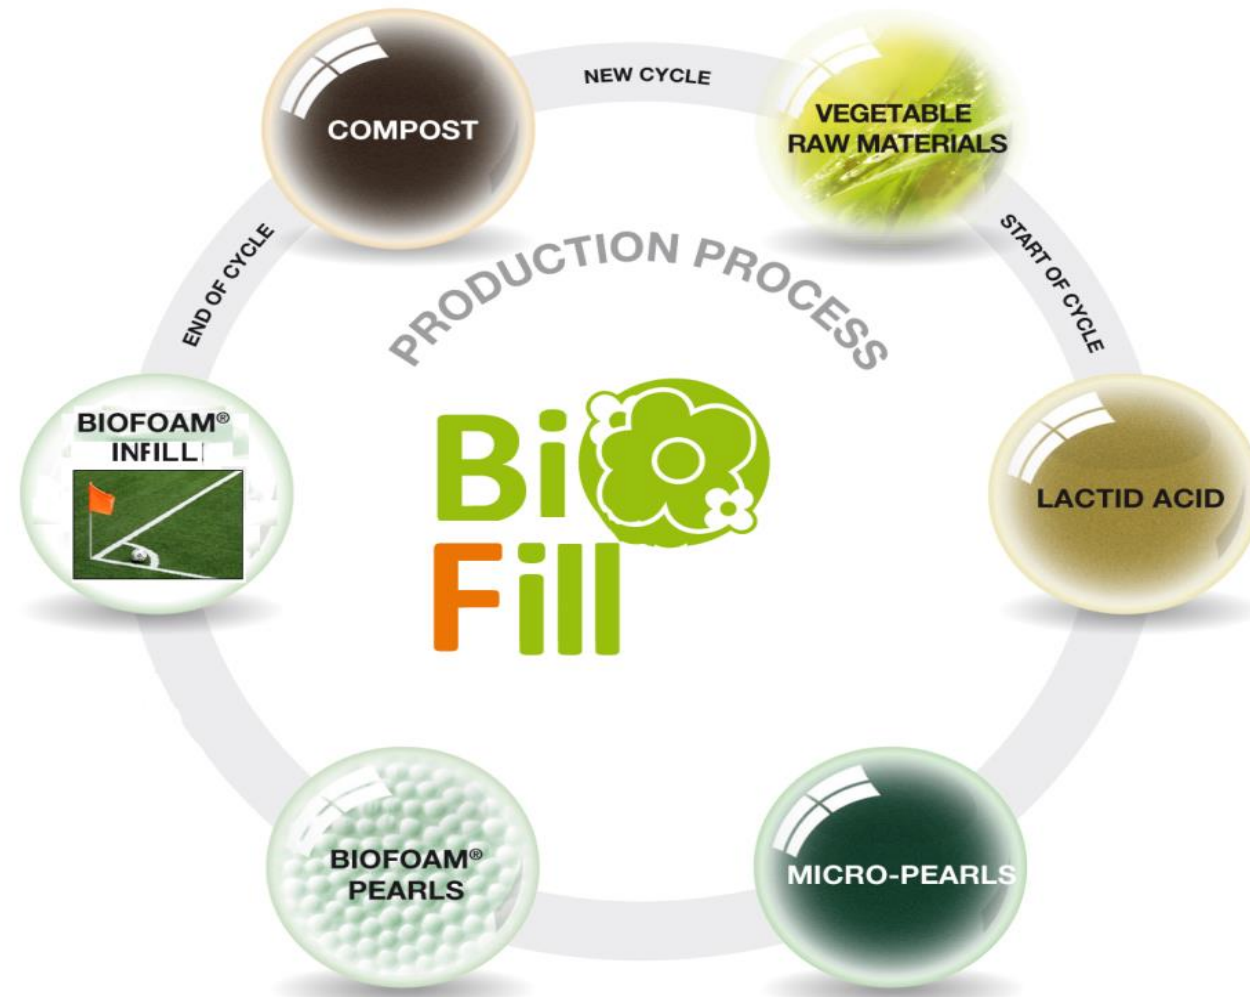

Kristianstad Arena

Track & field courts

4 sport floors -
Telescop seatings

One-Stop-Shop

Artificial turf

Kristianstad Arenaområde

Saltex BioFill™

The granulate is industrially processed and certified as 100% biodegradable and organic, which does not harm nature, water, animals or ourselves.

Saltex BioFill

Development goals

- ✓ Fit for purpose -> we are developing FootballTurf (meet FIFA2015 requirements) for Nordic weather conditions
- ✓ Sustainable -> should meet and exceed market requirements
- ✓ Player safety -> we want to make people move on safe sport infrastructure

Based on these criteria we decided to focus on developing a Biobased/ Biodegradable infill produced in a controlled environment.

Saltex BioFill

Saltex BioFill

- ✓ BioFill is entirely made of PLA
- ✓ As BioFill is Biodegradable it doesn't fall under the proposed REACH restriction.
- ✓ Based on research we can predict how BioFill will degrade by composting, but also when accidentally spilled in the environment.
- ✓ By choosing another starting point, the life time of BioFill can be set with a predictable lifetime.