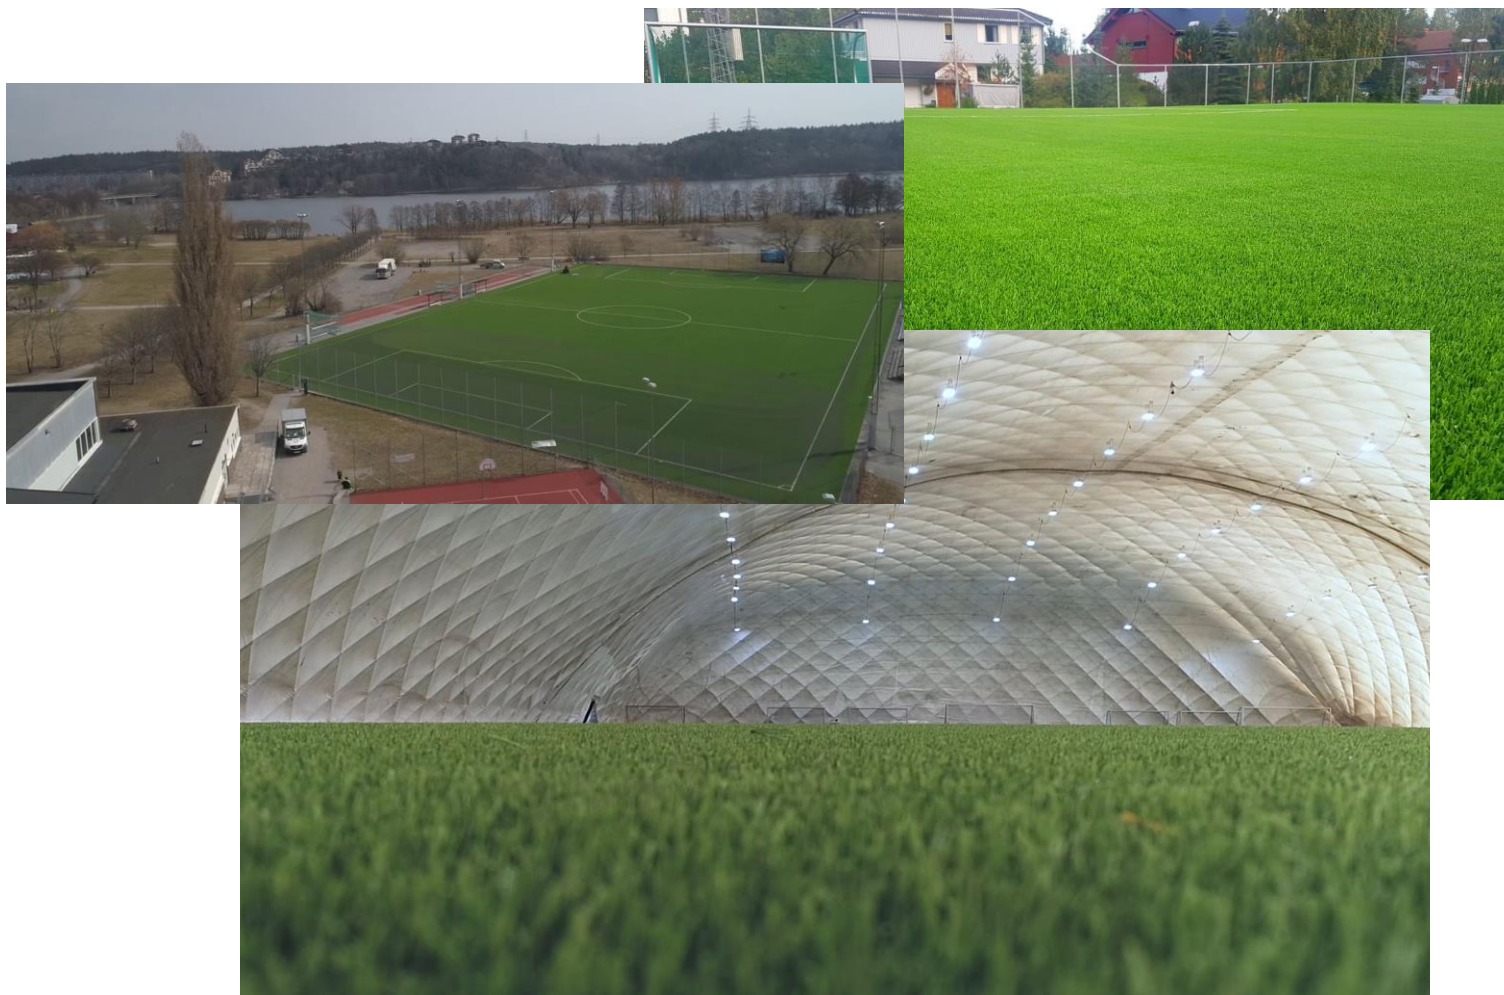

Saltex Legacy™

References

- Norway
- Sweden
- Finland
- Denmark
- The Netherlands

Saltex Legacy™
is approved by FIFA