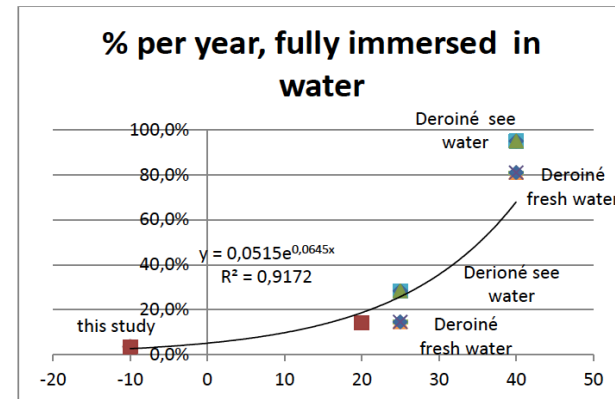

When BioFill is accidentally spilled in the water, which is never the intention it will undergo a breakdown, which depends on the actual temperature.

Temperature of water	time in years to reach 30kDa
40	0,9
30	2,0
25	3,2
20	4,7
15	6,7
10	9,0
5	11,7
0	14,8