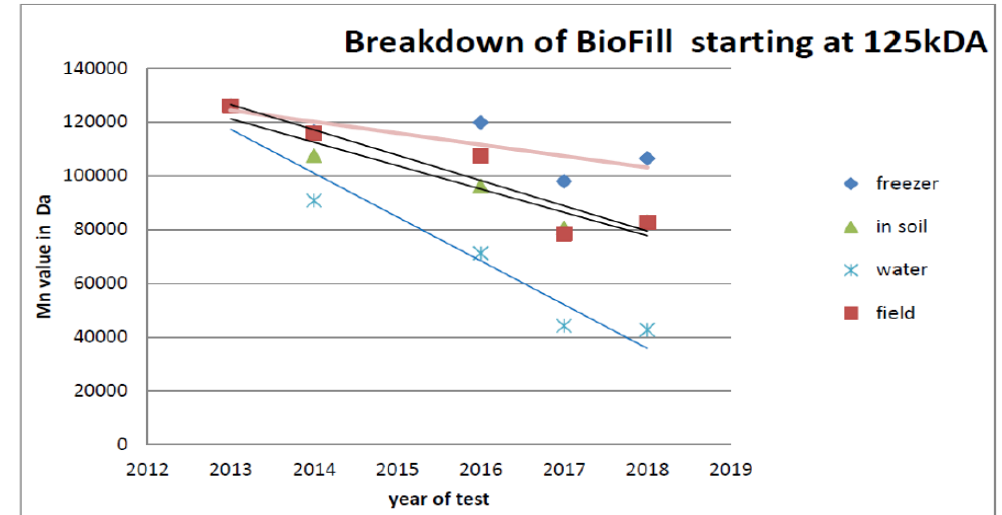

When BioFill is accidentally spilled in the water, which is never the intention it will undergo a breakdown, which depends on the actual temperature.

Temperature of water	time in years to reach 30kDa
40	0,9
30	2,0
25	3,2
20	4,7
15	6,7
10	9,0
5	11,7
0	14,8