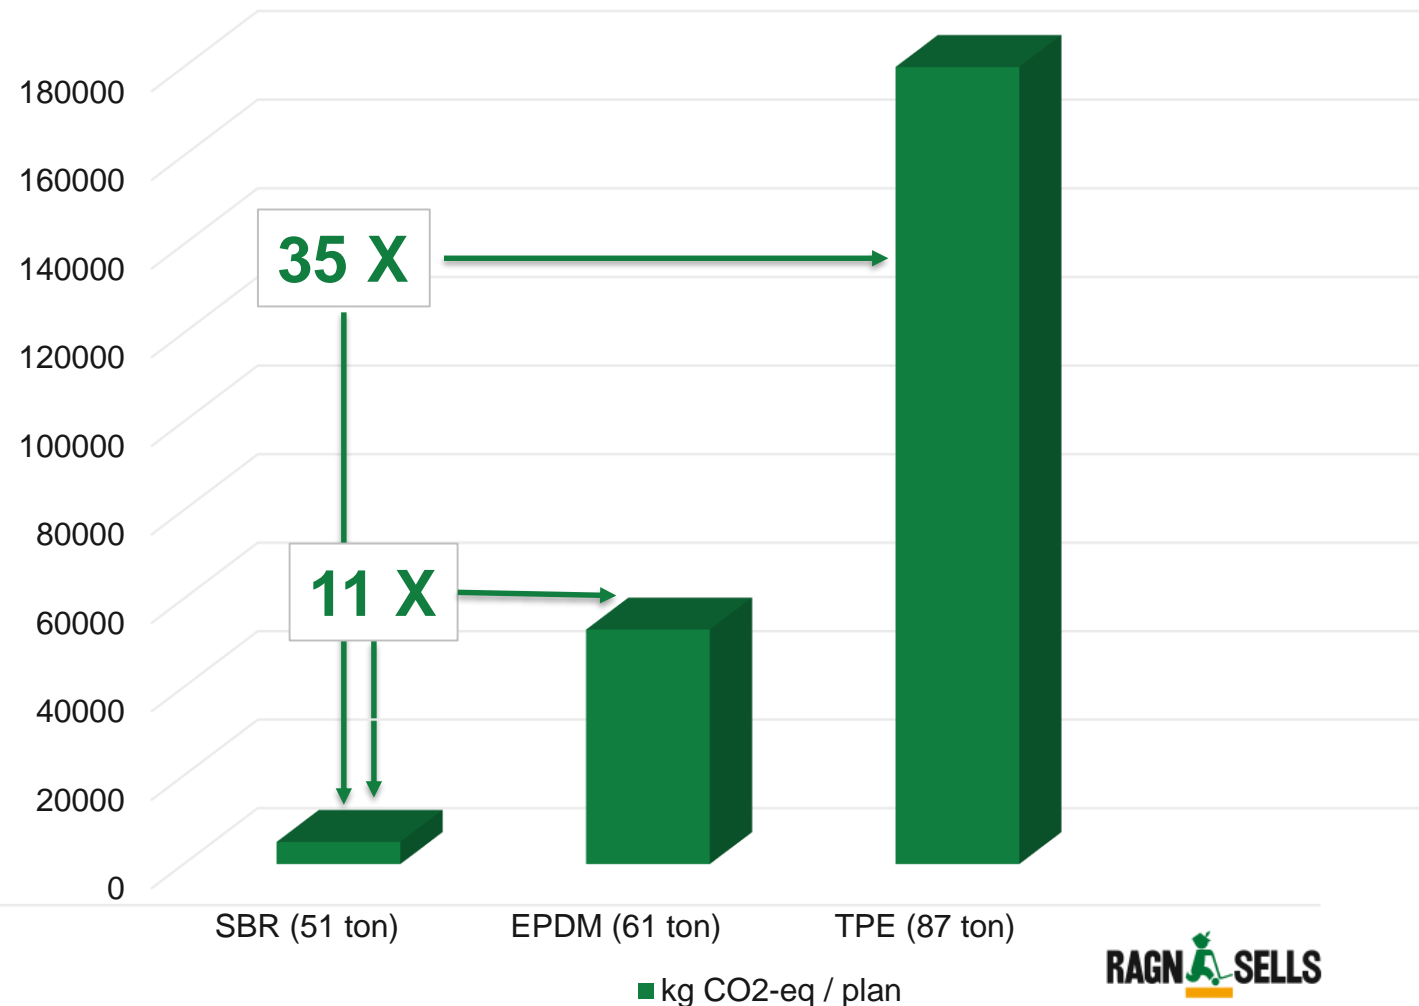

RESOURCES EFFICIENCY

LIFECYCLE ANALYSIS INFILL

LCA on infill to synthetic turfs: IVL, 2012

Climate, overfertilization, acidification and ozone

From production, transport etc, to usage

SBR – Styrene Butadiene Rubber
EPDM – Ethylene Propylene Diene Monomers
TPE - Thermoplastic elastomers

CLIMATE IMPACT