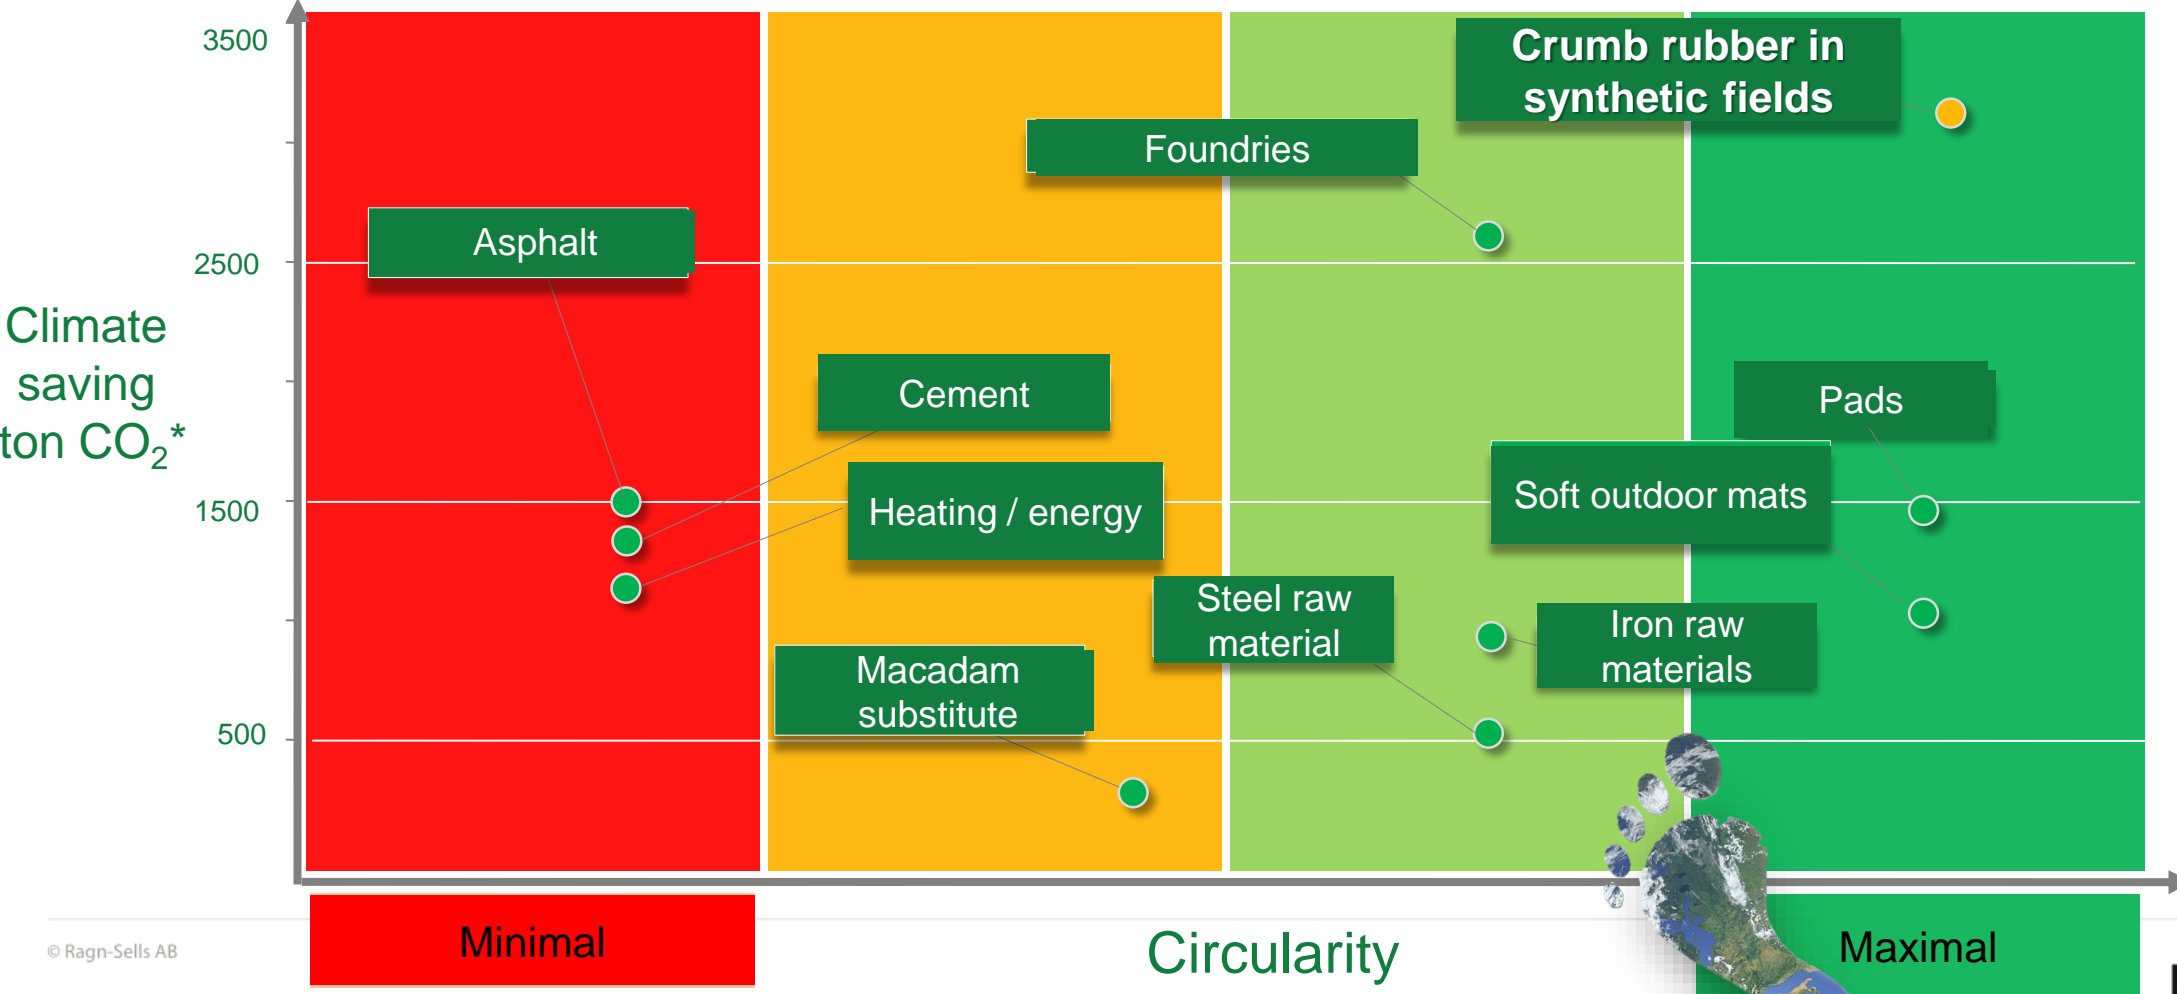

SAFETY

Health aspects?

Environmental aspects?

Chemical content and exposure scenarios

CIRCULARITY

Easy to recycle again?

Downcycling?

Joint Venture?

CRUMB RUBBER PLANT

Textile

Crumb Rubber

Steel

RESOURCE
EFFICIENCY

SAFTY

CIRCULARITY

RESOURCE EFFICIENCY COMPARISONS

© Ragn-Sells AB

*CO₂ based on european lifecycleanalysis compiled by ETRMA

RESOURCES EFFICIENCY

LIFECYCLE ANALYSIS INFILL

LCA on infill to synthetic turfs: IVL, 2012

Climate, overfertilization, acidification and ozone