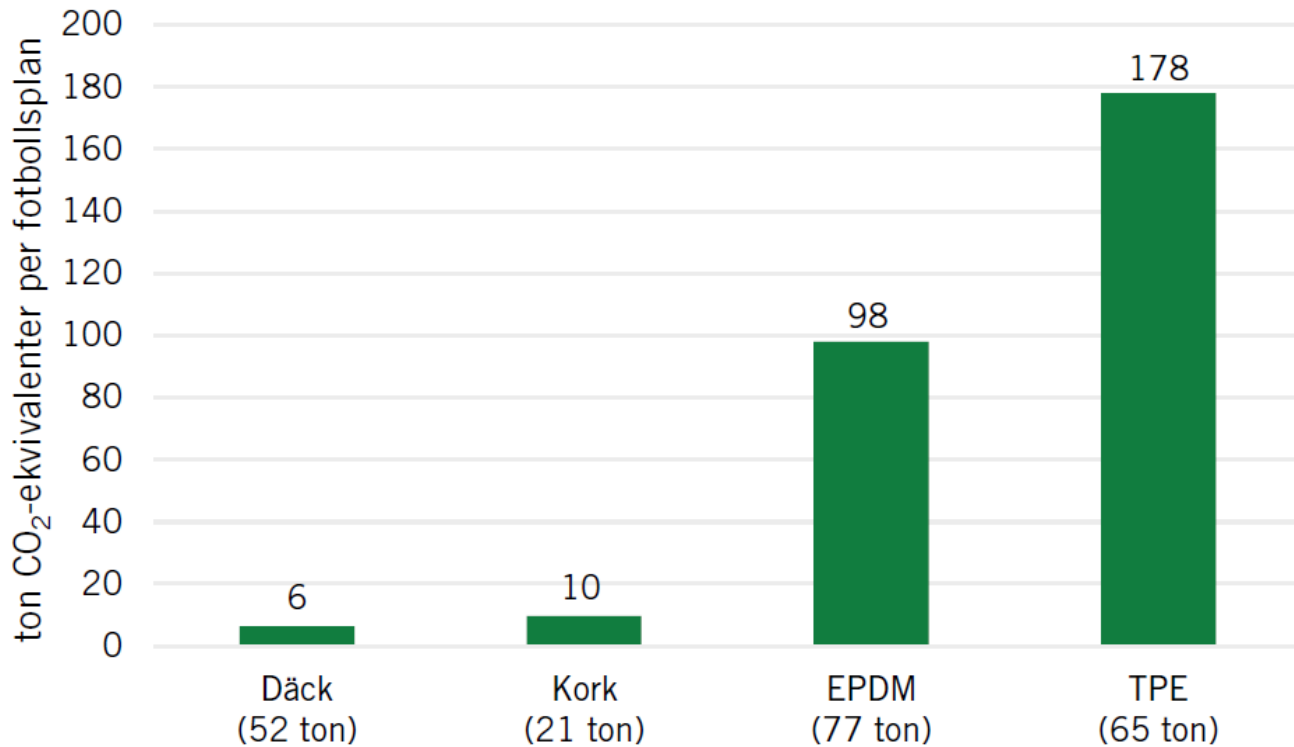

© Ragn-Sells AB

*CO₂ based on european lifecycleanalysis compiled by ETRMA

RESOURCES EFFICIENCY

LIFECYCLE ANALYSIS INFILL

LCA on infill to synthetic turfs: IVL, 2012

Climate, overfertilization, acidification and ozone

From production, transport etc, to usage

SBR – Styrene Butadiene Rubber
EPDM – Ethylene Propylene Diene Monomers
TPE - Thermoplastic elastomers

CLIMATE IMPACT

RESOURCES EFFICIENCY

Konstgräsplaner Klimatpåverkan

Artificial turf Agricultural land use

SAFETY

ENVIRONMENT - MICROPLASTICS

Recommendations for safe use

Built a synthetic field with all recommended measures

Measure micro plastics and leaching of substances